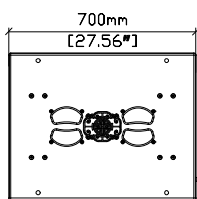

MX218SUB is suitable for fixed installation on the ground and can be used with other speakers.

Technical Specifications:

箱体: Physical	
木箱材料: Enclosure Material	俄罗斯桦木板
表面喷涂: Finish	黑色聚脲漆 (可定制色)
防水等级: Environmental	IPx3
连接器: Connectors	3 × Neutrik NL4
安装: Suspension/Mounting	搭配专用吊架串吊/置地
产品尺寸: Dimensions	(W)1340mm × (H)561.5mm × (D)700mm (W)52.76ins × (H)22.11ins × (D)27.56ins
净重量: Net Weight	110kg(242.5lbs)

Dimensions

top(俯视图)

bottom(仰视图)

side(右视图)

front(前视图)

back(后视图)

Frequency Response

Impedance