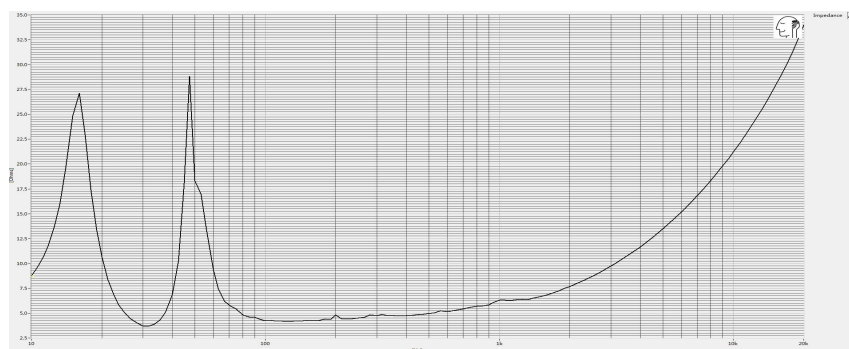

Dimensions

top(俯视图)

bottom(仰视图)

side(右视图)

front(前视图)

back(后视图)

Frequency Response

Impedance