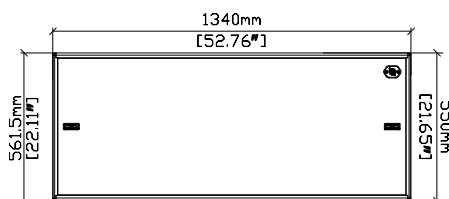

MX218SUB is suitable for fixed installation on the ground and can be used with other speakers.

Technical Specifications:

箱体: Physical	
木箱材料: Enclosure Material	俄罗斯桦木板
表面喷涂: Finish	黑色聚脲漆 (可定制色)
防水等级: Environmental	IPx3
连接器: Connectors	3 × Neutrik NL4
安装: Suspension/Mounting	搭配专用吊架串吊/置地
产品尺寸: Dimensions	(W)1340mm × (H)561.5mm × (D)700mm (W)52.76ins × (H)22.11ins × (D)27.56ins
净重量: Net Weight	110kg(242.5lbs)

Dimensions

top(俯视图)

bottom(仰视图)

side(右视图)

front(前视图)

back(后视图)

Frequency Response

Impedance