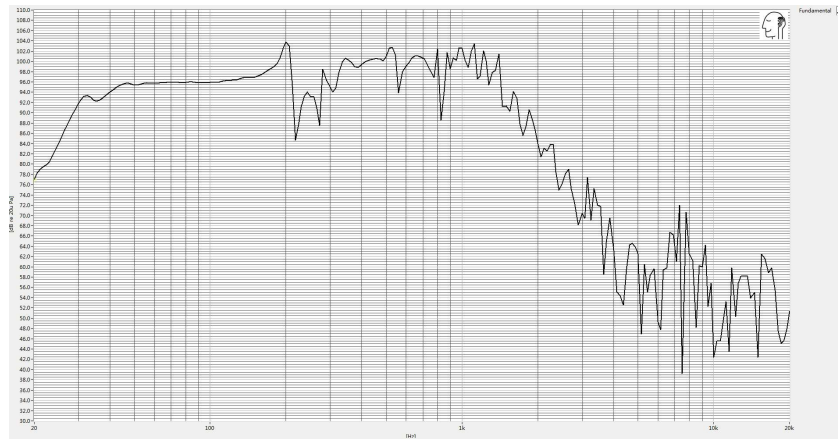

Dimensions

top(俯视图)

bottom(仰视图)

side(右视图)

front(前视图)

back(后视图)

Frequency Response

Impedance